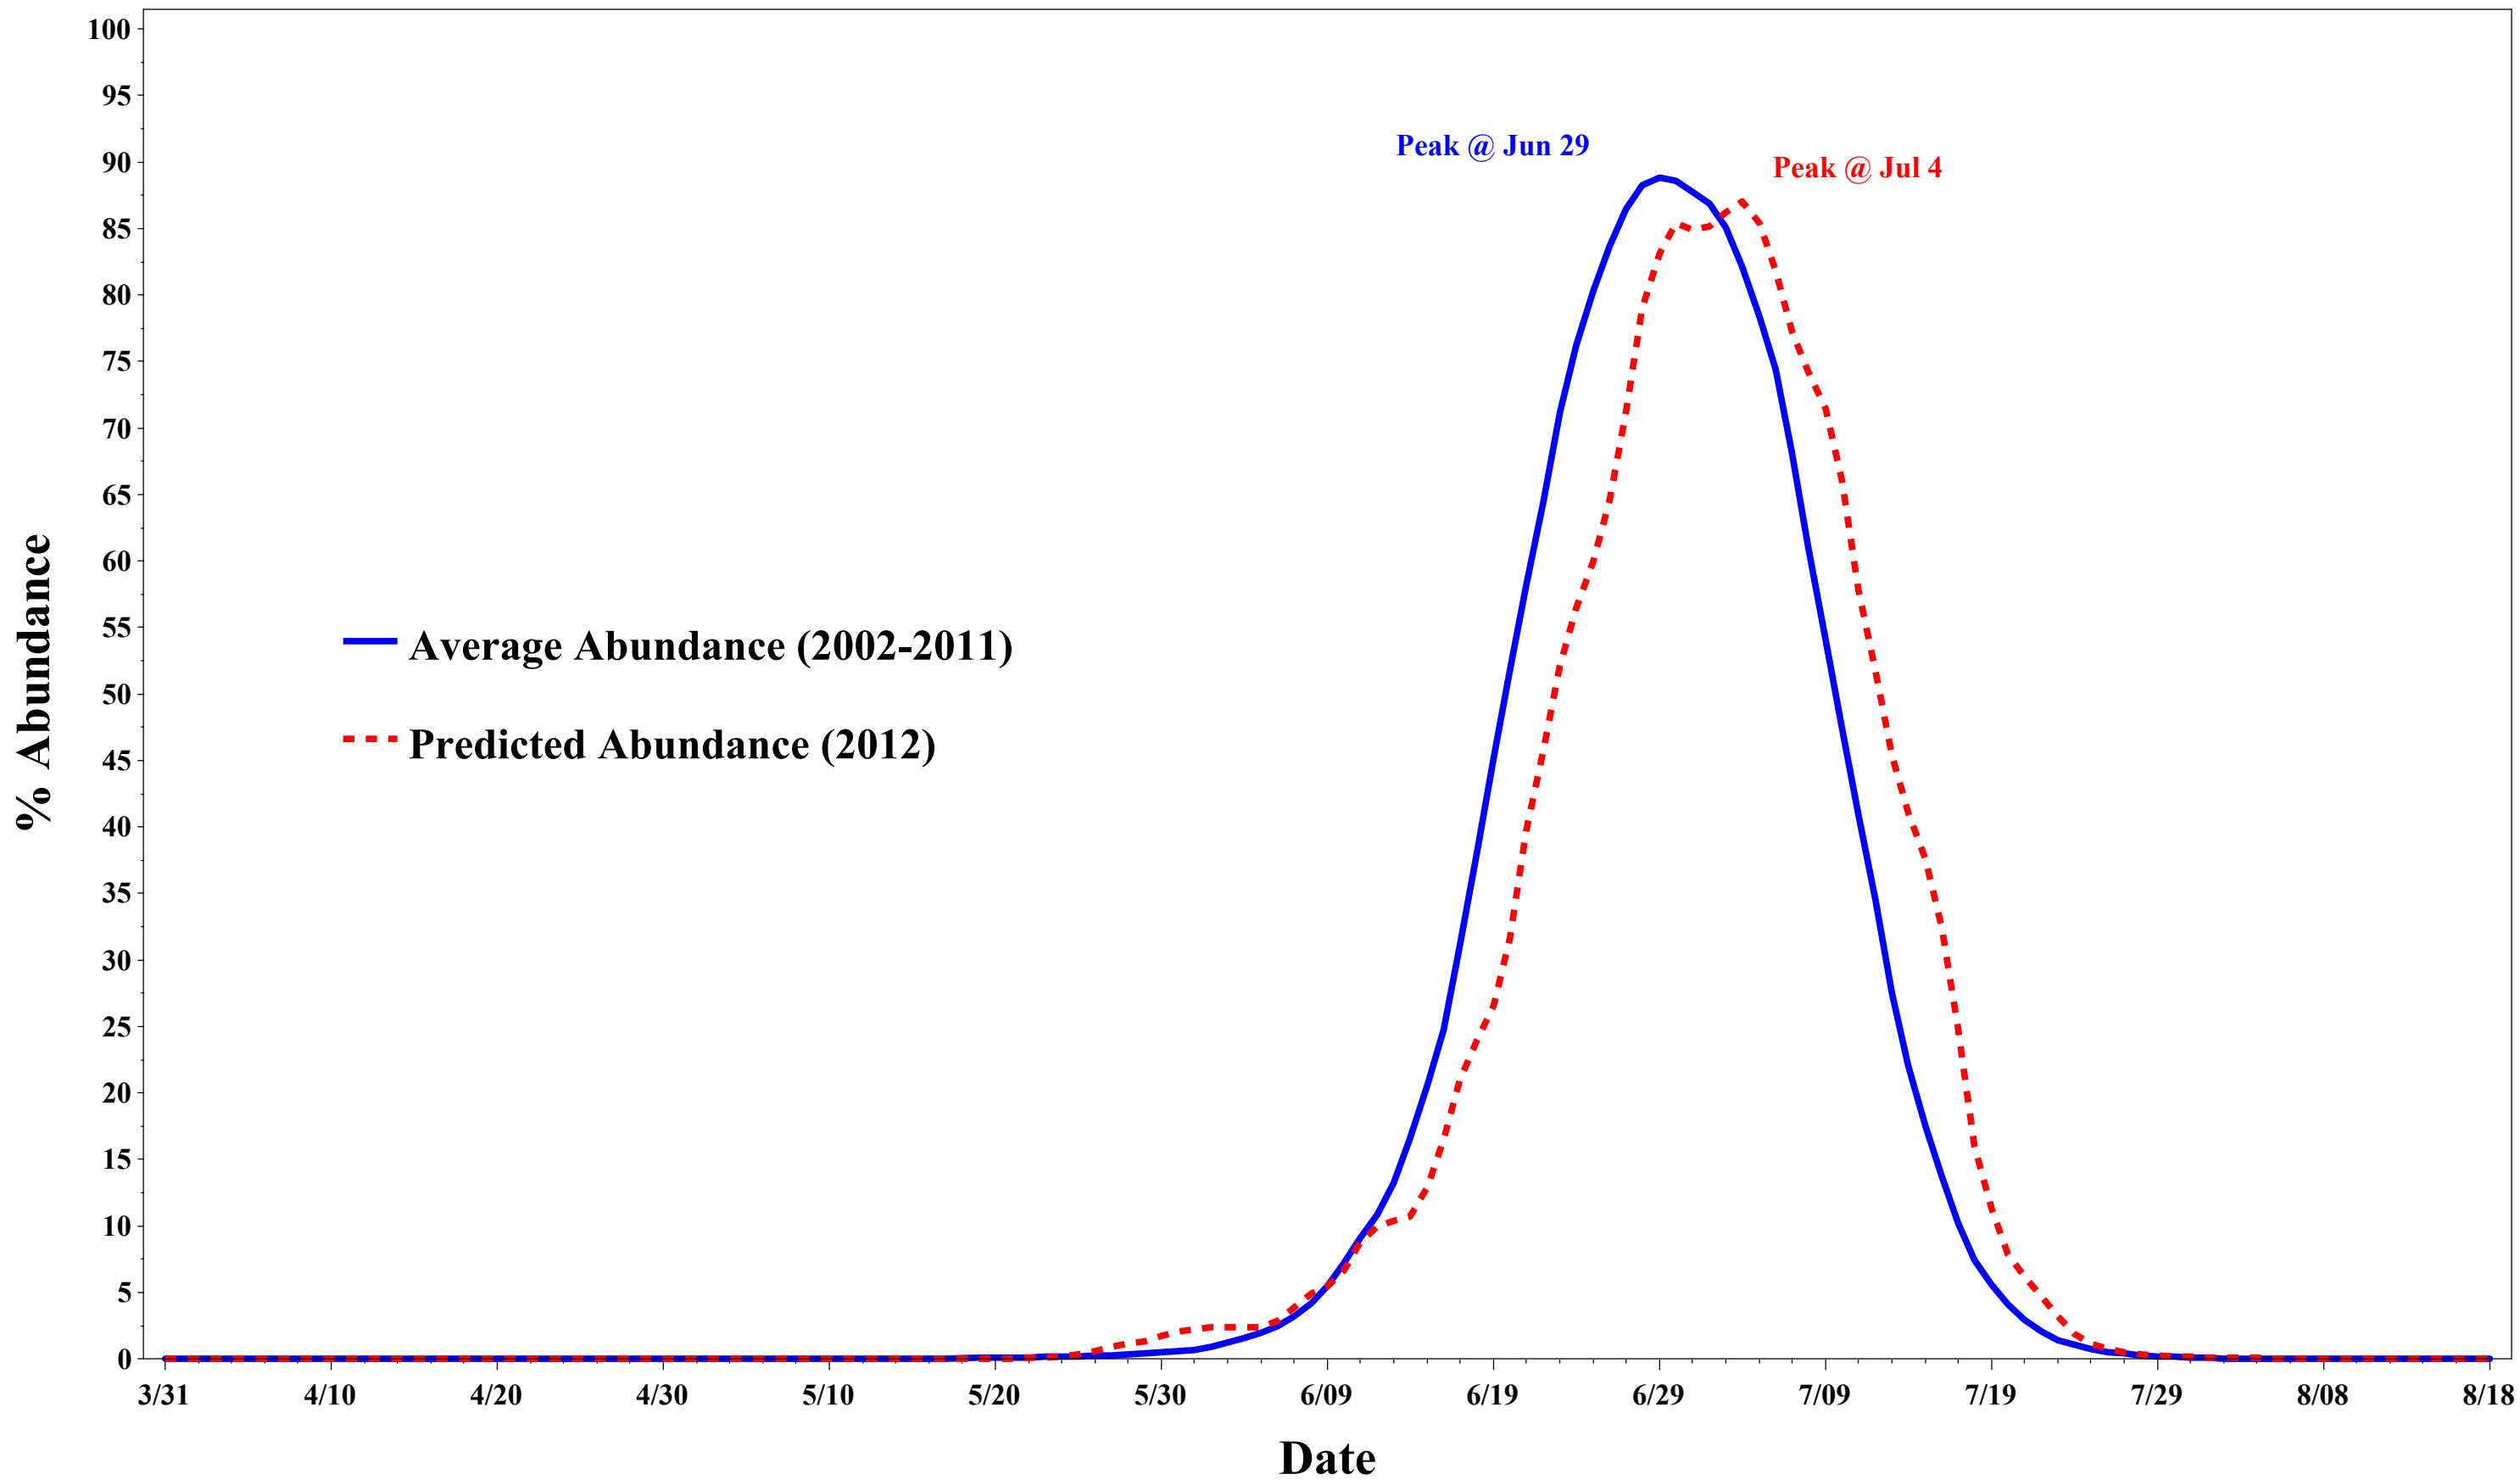

Seasonal Abundance of Citrus Longhorn Beetle - Rotterdam, Netherlands 2012

(As of September 25, 2012)

[Assumption: Average adult CLB life span is estimated at 30d under natural field conditions]